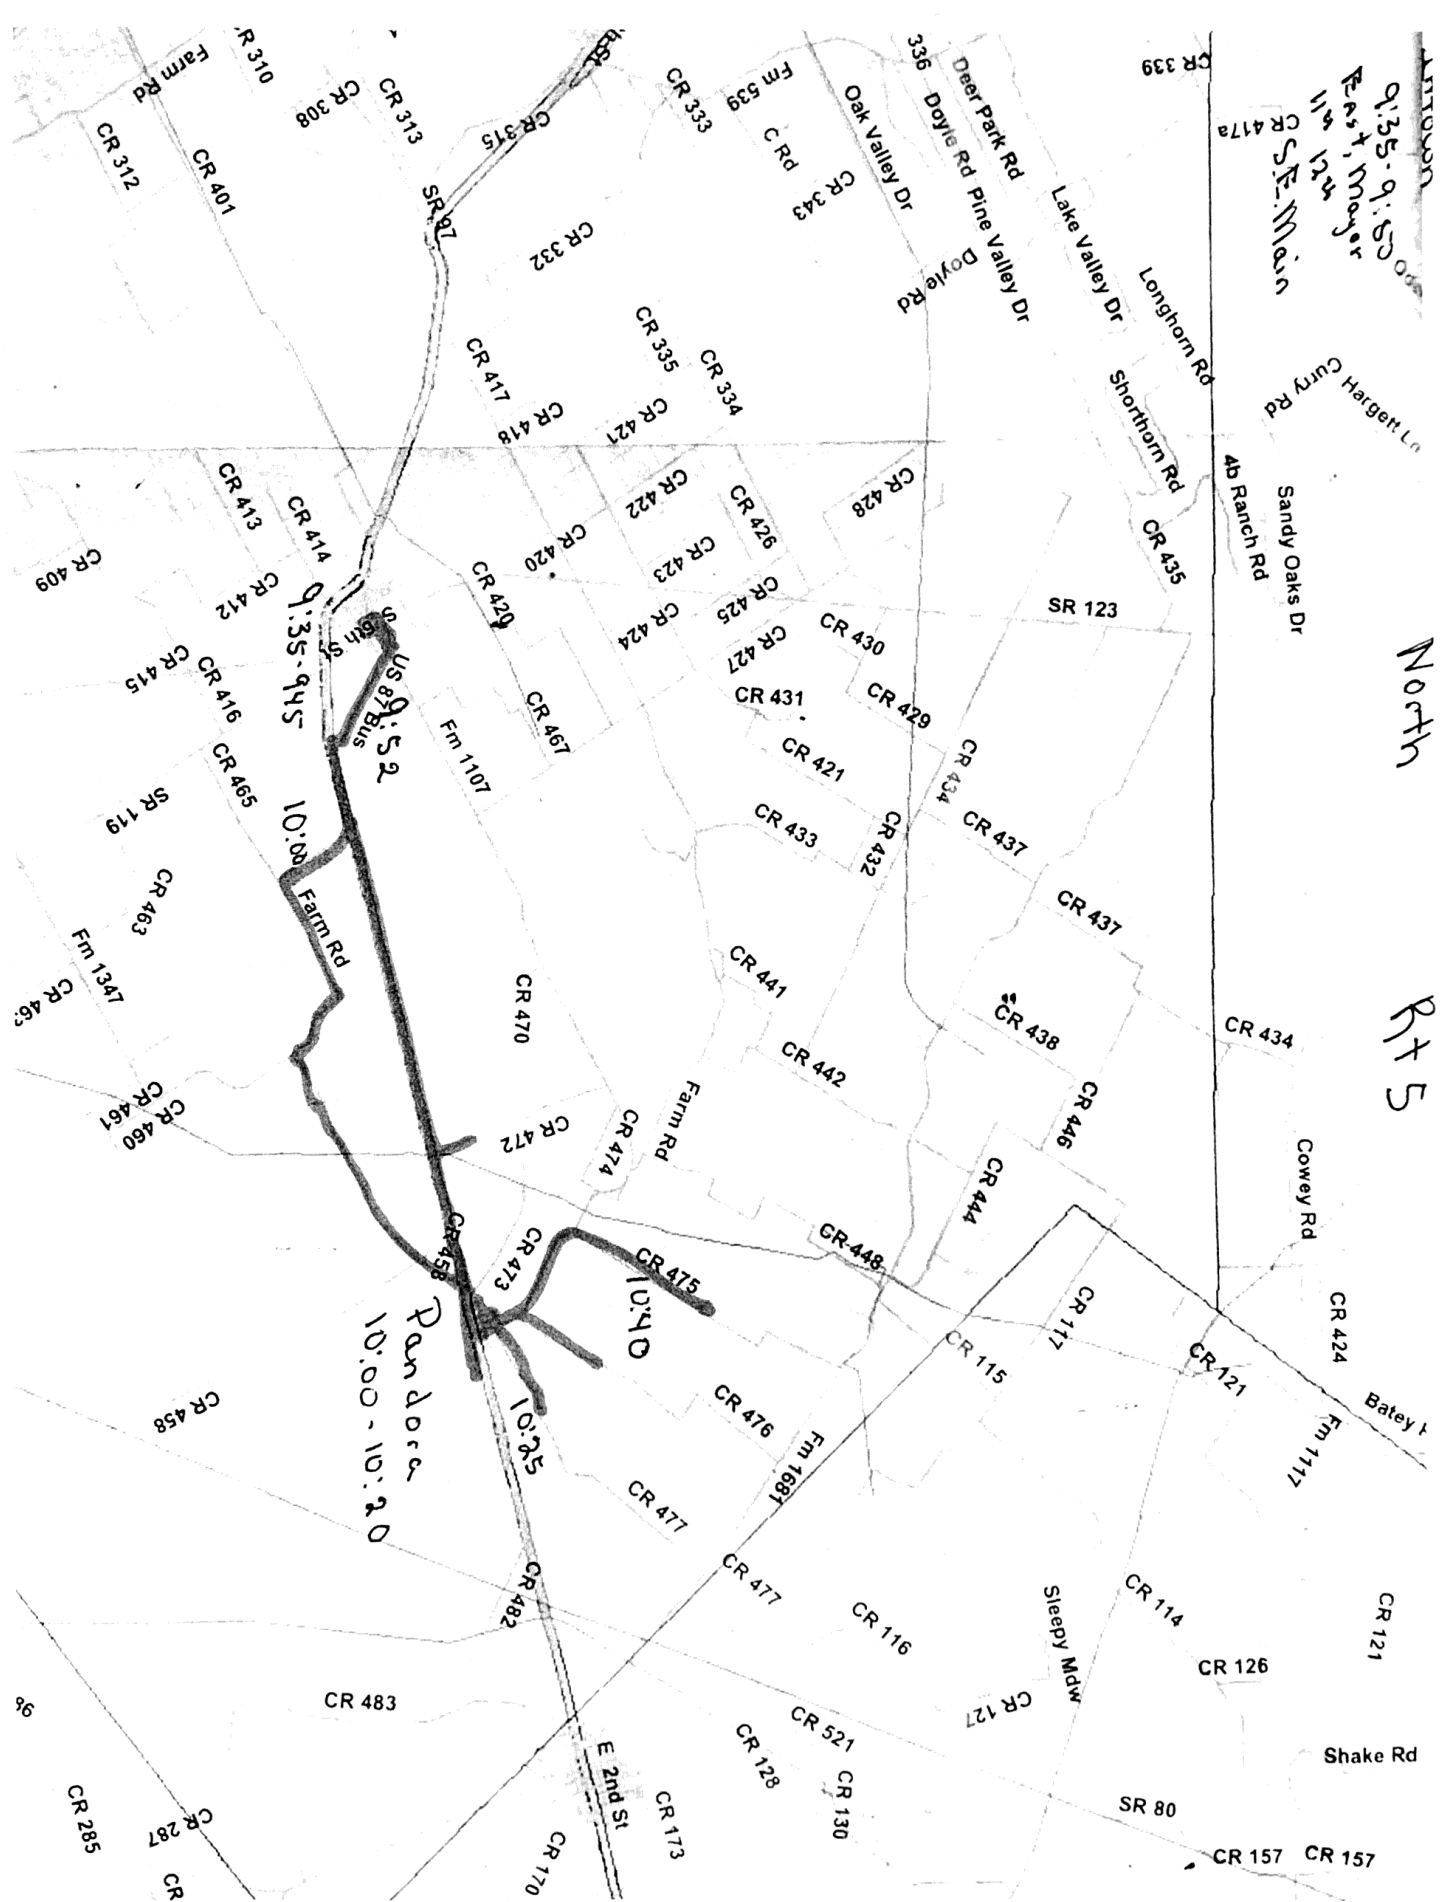

North

Rt 5

9:35-9:55

10:00-10:20

Pandora

CR 483

E 2nd St

Sleepy Mdw